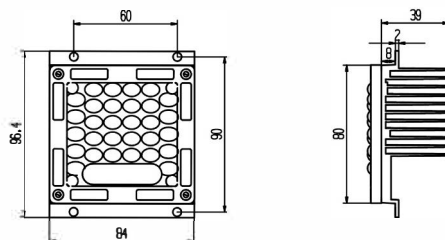

Power: 30 W

透镜尺寸 Lens Size: 84*80mm
散热器尺寸 Radiator Size: 96.4*80mm
灯珠类型 Led Type: 3030/2835
X轴孔距 X axis hole: 60mm
Y轴孔距 Y axis hole: 90mm